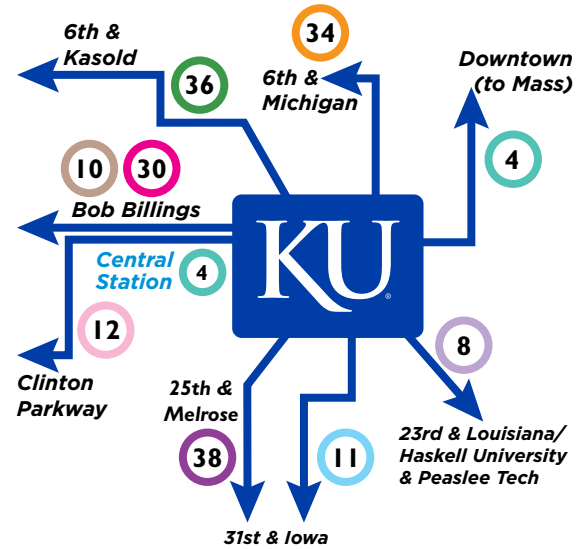

Tuckaway	6, 36	Village 1 Apartments	7, 8
<i>2600 W 6th St</i>			
Union Flats & Townhomes	6, 36	West End Apts	6
<i>2500 W 6th St</i>			
University Terrace Apts	6, 36	West Hills	36
<i>1605 W 9th St</i>			
Varsity House	4, 30, 43	Woodward Apts	2, 34
<i>1043 Indiana St</i>			

FRATERNITIES/SORORITIES

Alpha Chi Omega	36	Kappa Delta	36
<i>1500 Sigma Nu Pl</i>			
Alpha Delta Pi	36	Kappa Kappa Gamma	53
<i>1600 Oxford Rd</i>			
Alpha Epsilon Pi	4, 30, 43	Kappa Sigma	36
<i>1116 Indiana</i>			
Alpha Kappa Lambda	36	Phi Delta Theta	None
<i>1025 Emery Rd</i>			
Alpha Sigma Phi	4, 30, 43	Phi Gamma Delta	None
<i>1100 Indiana</i>			
Alpha Tau Omega	53	Phi Kappa Psi	4, 11, 30, 43, 53
<i>1537 Tennessee St</i>			
Beta Theta Pi	53	Pi Beta Phi	4, 11, 30, 43, 53
<i>1425 Tennessee St</i>			
Chi Omega	36	Sigma Alpha Epsilon	36
<i>1345 W Campus Rd</i>			
Delta Chi	36	Sigma Kappa	36
<i>1245 W Campus Rd</i>			
Delta Delta Delta	36	Sigma Nu	36
<i>1630 Oxford Rd</i>			
Delta Gamma	36	Sigma Phi Epsilon	53
<i>1015 Emery Rd</i>			
Delta Tau Delta	36	Theta Chi	36
<i>1111 W 11th St</i>			
Gamma Phi Beta	36	Triangle	36
<i>1339 W Campus Rd</i>			
Kappa Alpha Theta	53		
<i>1433 Tennessee St</i>